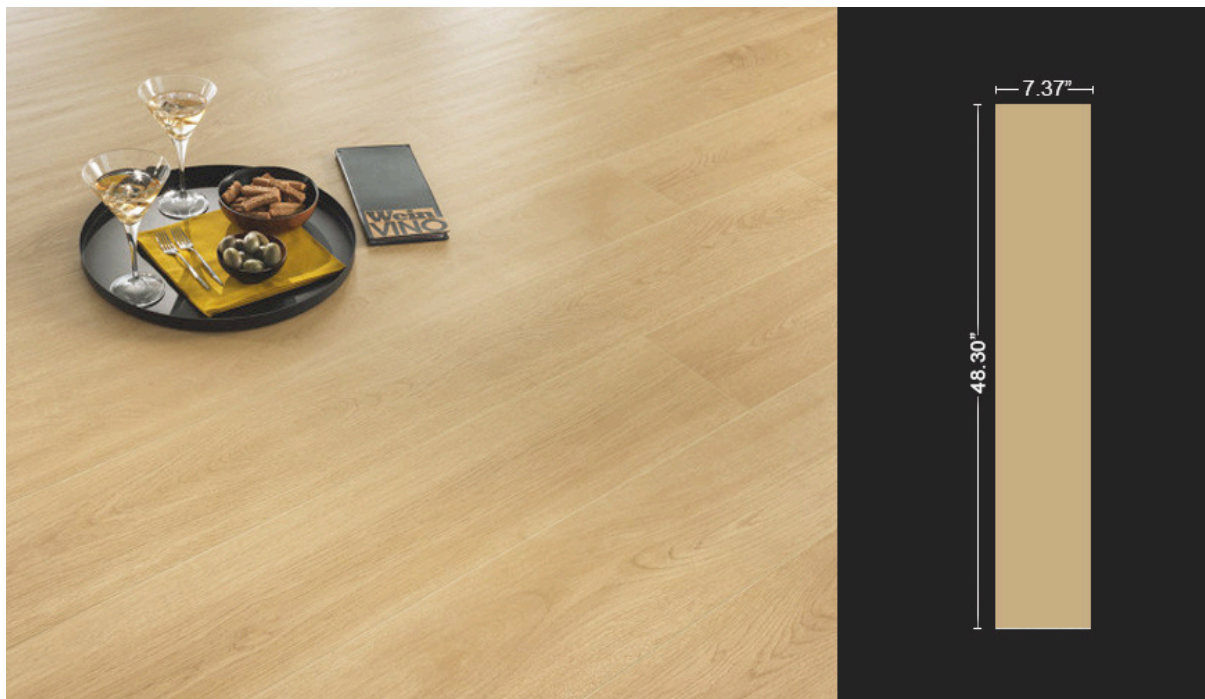

COMMERCIAL LVT GLUE DOWN VINYL COLLECTION

City Brown

DEVELOPER

COMMERCIAL LVT GLUE DOWN VINYL COLLECTION

Sand Wood

DEVELOPER

COMMERCIAL LVT GLUE DOWN VINYL COLLECTION

Urban Gray